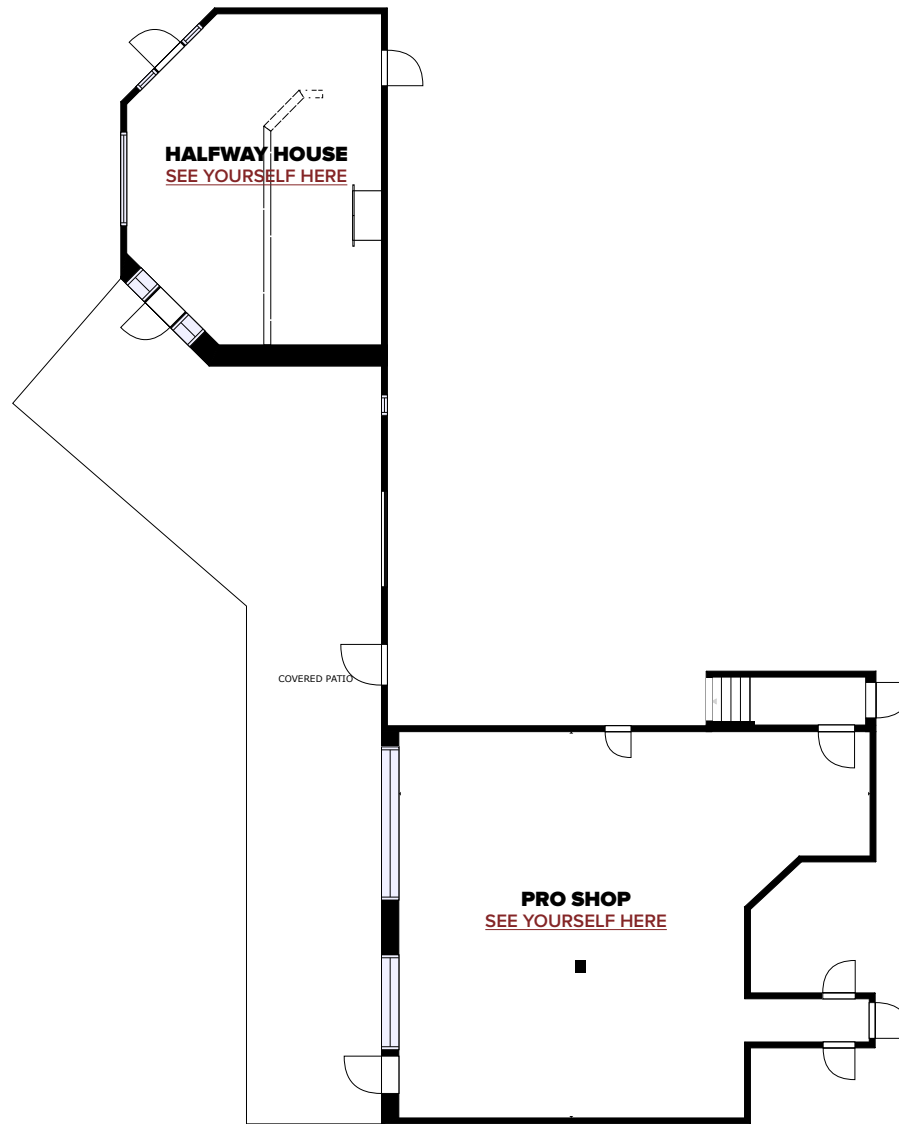

FLOOR 1

foxmeadowcc.com

CLUB ADDRESS

4260 FOX MEADOW DR MEDINA, OH 44256

PHONE

(330) 723-4653

RECEIVE MORE INFORMATION

[CLICK HERE](#)

ARCIS GOLF