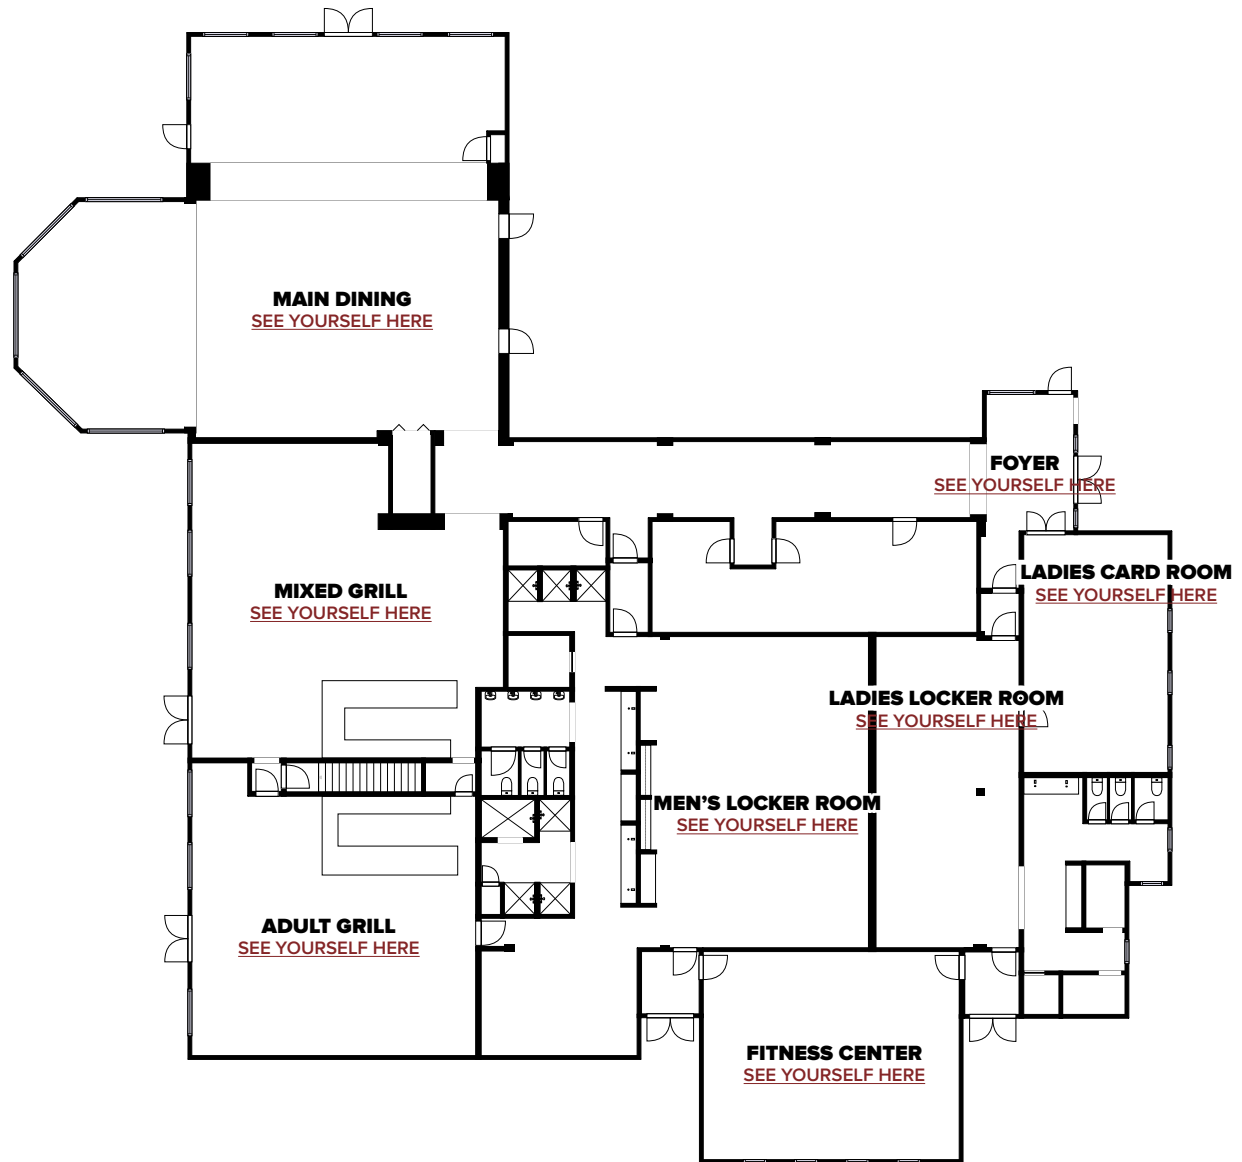

EVENT SPACE CAPACITIES

FLOOR 2

WEST DINING ROOM

Banquet: 16
Reception: 0
Theatre/Ceremony: 0
Conference Style: 16
Classroom: 16
U-Shape: 12

MAIN DINING ROOM

Banquet: 120
Reception: 150
Theatre/Ceremony: 120
Conference Style: NA
Classroom: 100
U-Shape: 20

MIXED GRILLE

Banquet: N/A
Reception: N/A
Theatre/Ceremony: NA
Conference Style: NA
Classroom: NA
U-Shape: NA

FOX MEADOW

foxmeadowcc.com

CLUB ADDRESS

4260 FOX MEADOW DR MEDINA, OH 44256

PHONE

(330) 723-4653

RECEIVE MORE INFORMATION

[CLICK HERE](#)

ARCIS GOLF